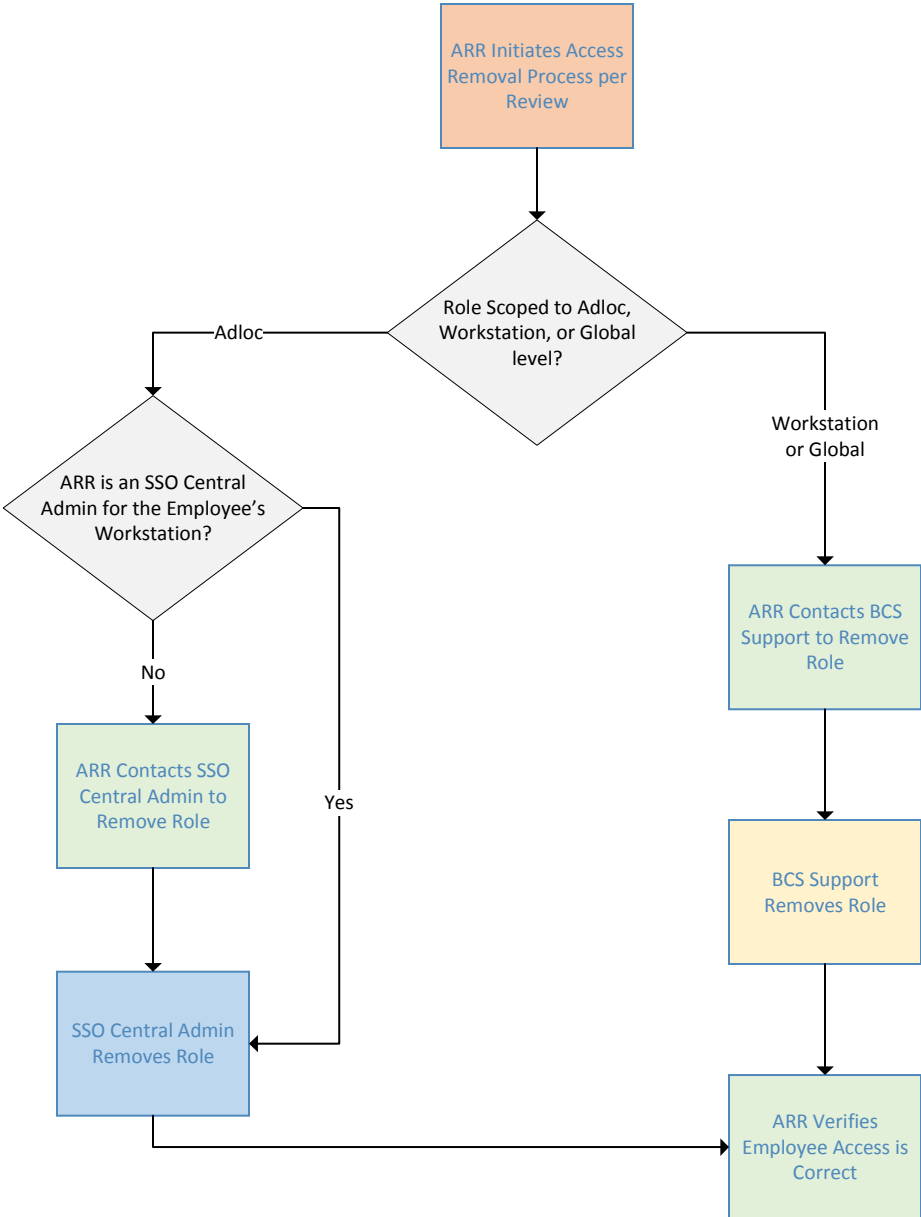

SSO Access Removal Process

Key
ARR – App Role Reviewer
BCS – TAMUS Business Computing Services